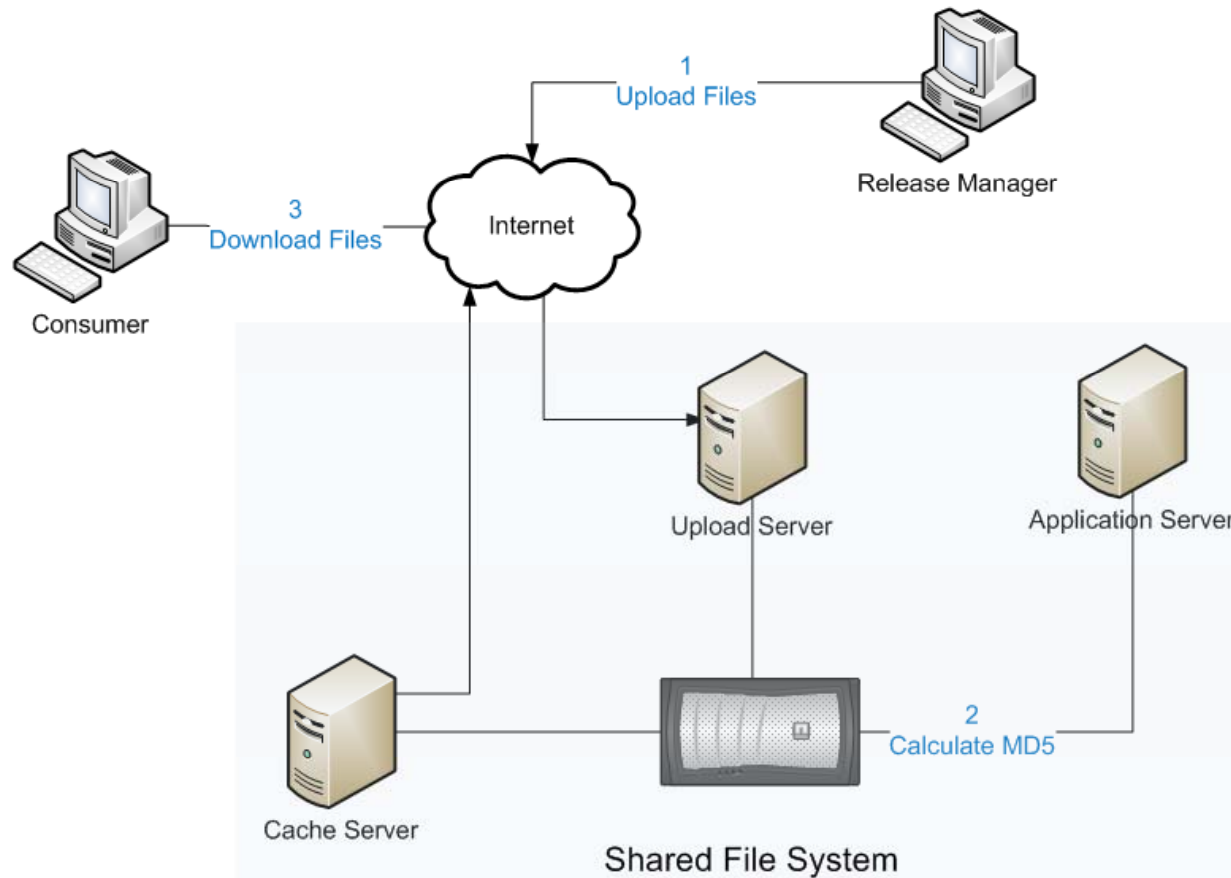

The network upgrades have enhanced the performance and management of the Production environment. The new technologies allow dynamic configuration management of Application and Internet traffic . This simplifies managing unwanted traffic and increasing bandwidth for traffic intensive services.

Original Architecture for ESD

Original Process

1. Upload file
2. MD5 check
3. Load file to database
4. Copy to Cache server
5. File available to customers

New Architecture for ESD

New Process

1. Upload file
2. MD5 check
3. Load file to database
4. Copy to Cache server
5. File available to customers

Snapshot

The performance of file integrity checks was not consistent. This slowed down the overall process of pulling uploaded files into the application.

The New ESD Architecture provides faster processing and consistent performance