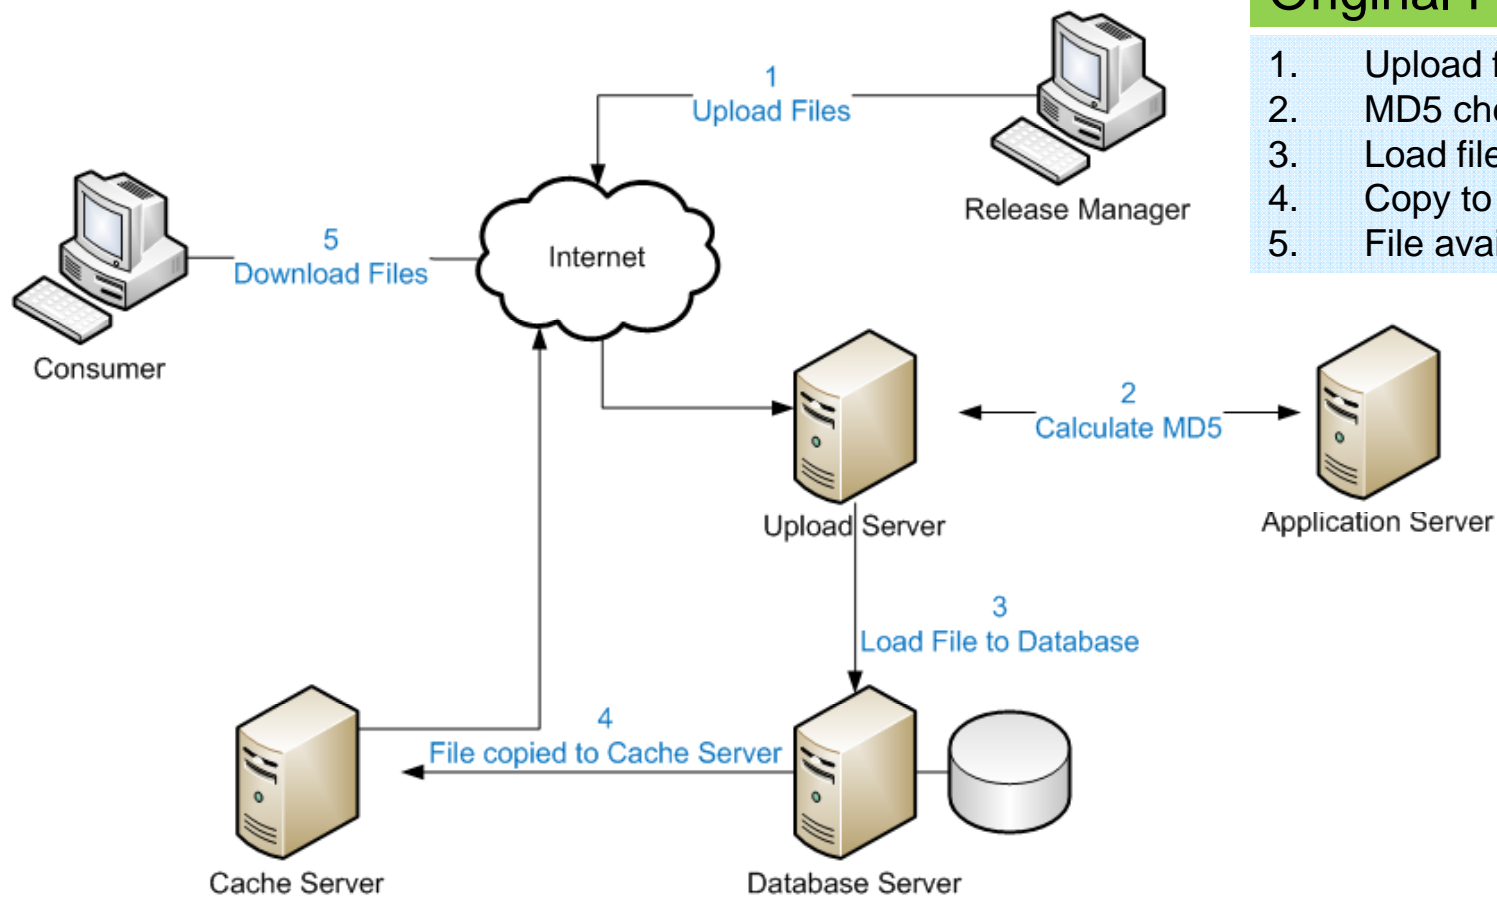

Improvements to the Network Environment

Flexera Software has implemented several network upgrades to increase the security, reliability and performance of the OnDemand environment.

- New Firewalls
- New Switches
- New Load Balancers

The network upgrades have enhanced the performance and management of the Production environment. The new technologies allow dynamic configuration management of Application and Internet traffic . This simplifies managing unwanted traffic and increasing bandwidth for traffic intensive services.

Original Architecture for ESD

Original Process

1. Upload file
2. MD5 check
3. Load file to database
4. Copy to Cache server
5. File available to customers

New Architecture for ESD

New Process

1. Upload file
2. MD5 check
3. Load file to database
4. Copy to Cache server
5. File available to customers