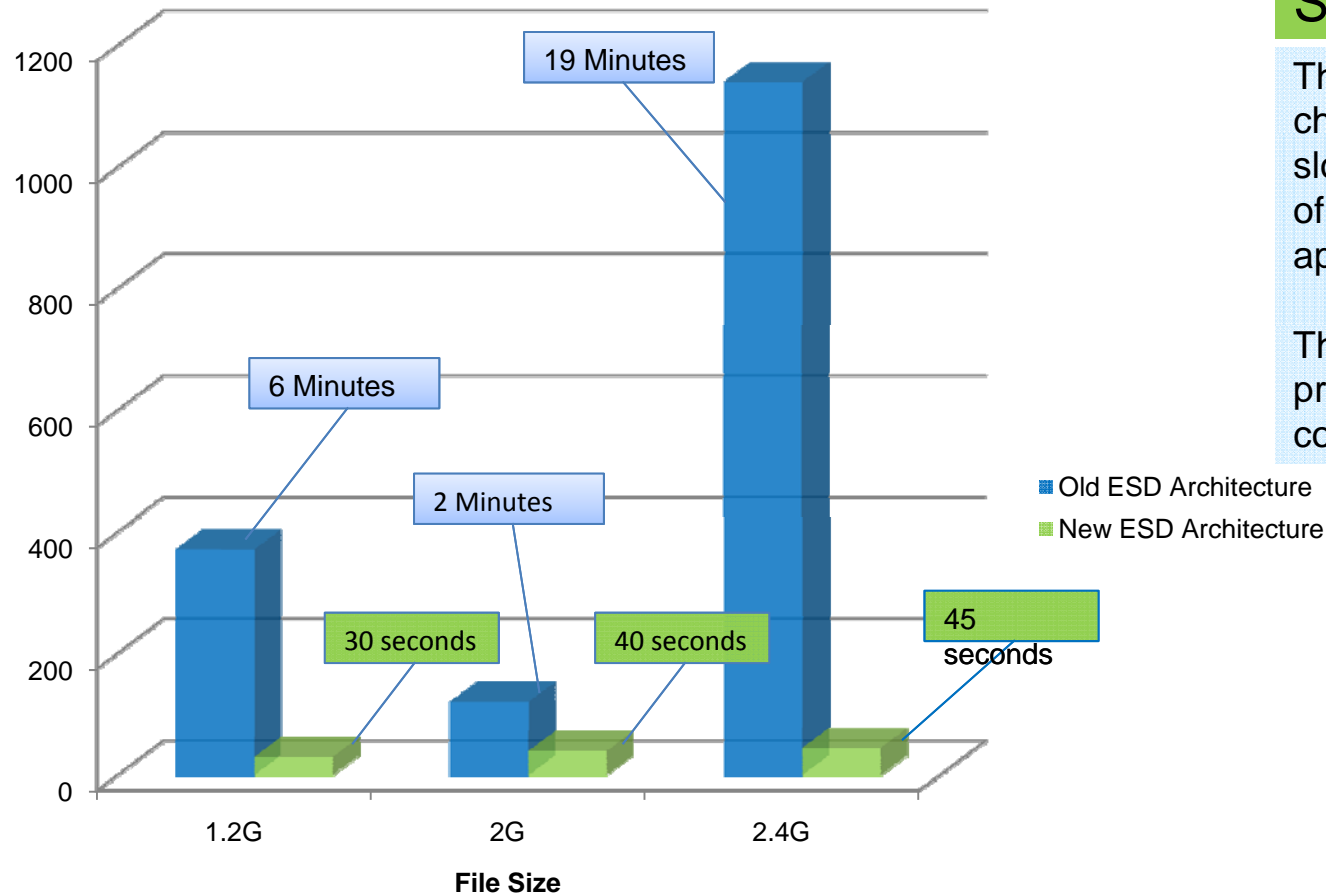

Snapshot

The performance of file integrity checks was not consistent. This slowed down the overall process of pulling uploaded files into the application.

The New ESD Architecture provides faster processing and consistent performance